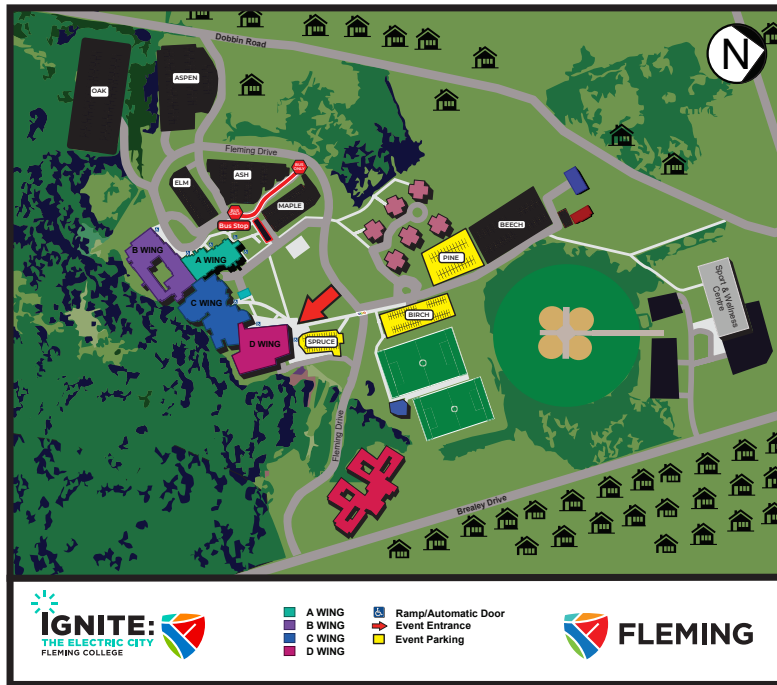

Parking

Complimentary parking is available in the Spruce, Birch, and Pine lots (lots indicated in yellow in the map below). Enter through the Kawartha Trades and Technology Centre (D-Wing) doors and staff will greet and direct you.

Refreshments will be available throughout the day and lunch will be served. We look forward to seeing you on Thursday at the IGNITE: The Electric City Summit! Please email president@flemingcollege.ca for additional questions.